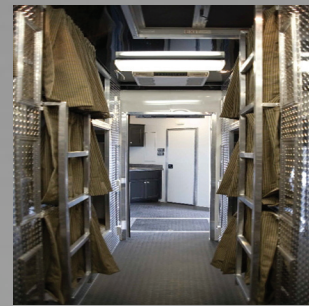

EMERGENCY RESPONSE TRAILERS

FERRARA INCIDENT COMMAND ERT

- Available In 30' To 53' Lengths
- Aluminum Construction
- Slide-Out Modules
- Gallery and Restroom
- Bunk Area
- Conference Room
- Technology and Electronics
- Roof Top Observation Area
- Each Unit Custom Designed

FERRARA HEAVY RESCUE ERT

- Available In 20' To 53' Lengths
- Extruded Aluminum Construction
- Pinch Frame Design For Extra Deep Compartments
- Optional Transverse Compartments
- Roll Up or Hinged Doors
- Optional Generator and 120/240V Electrical
- Custom Shelving and Trays
- Each Unit Custom Designed